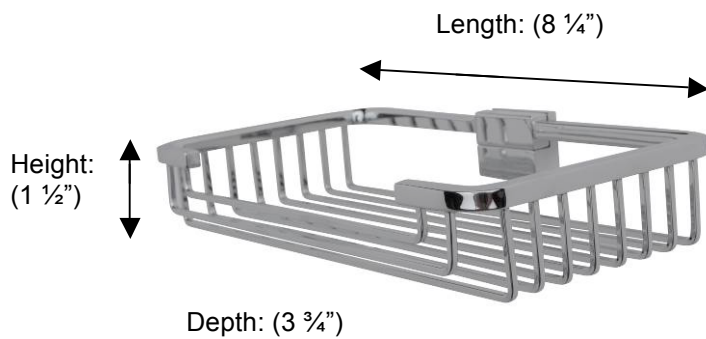

ESSENTIALS

53640 SOAP BASKET

**Description:**

Detachable soap basket, square profile, small

Finishes:

-  CR – Chrome
-  PV – Polished Brass
-  UB – Unlacquered Brass
-  NI – Polished Nickel
-  ES – Satin Nickel
-  GD – Gold

Material:

Brass

Method of Fixing:

Direct to wall

Country of Origin:

Portugal

All Dimensions are approximate